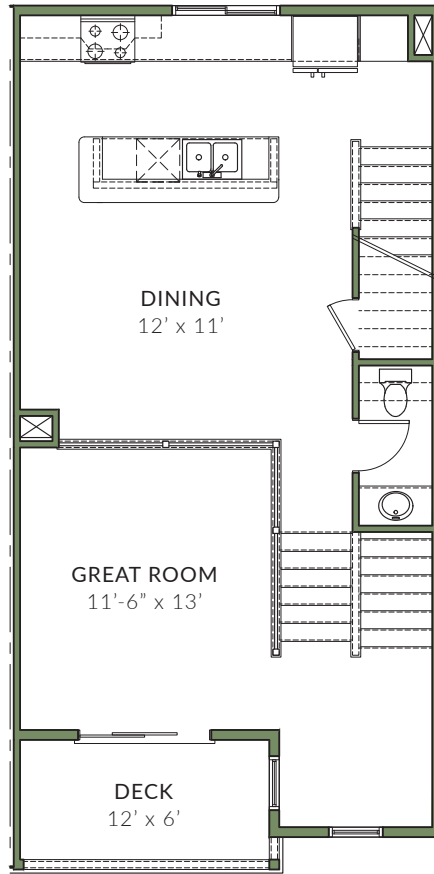

SAGE - INTERIOR UNITS

3 BED / 2.5 BATH / 1,657 SF

GROUND FLOOR

SECOND FLOOR

THIRD FLOOR

SAGE
SPLIT LEVEL