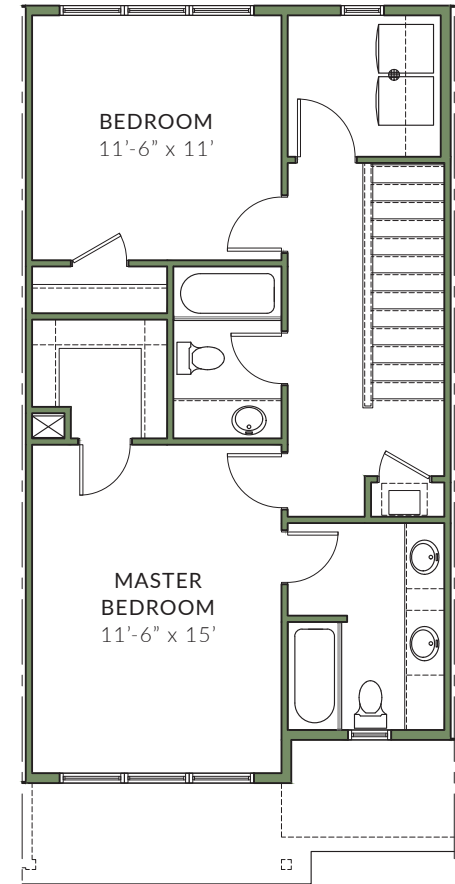

SAGE - INTERIOR UNITS

3 BED / 2.5 BATH / 1,657 SF

GROUND FLOOR

SECOND FLOOR

THIRD FLOOR

SAGE
SPLIT LEVEL