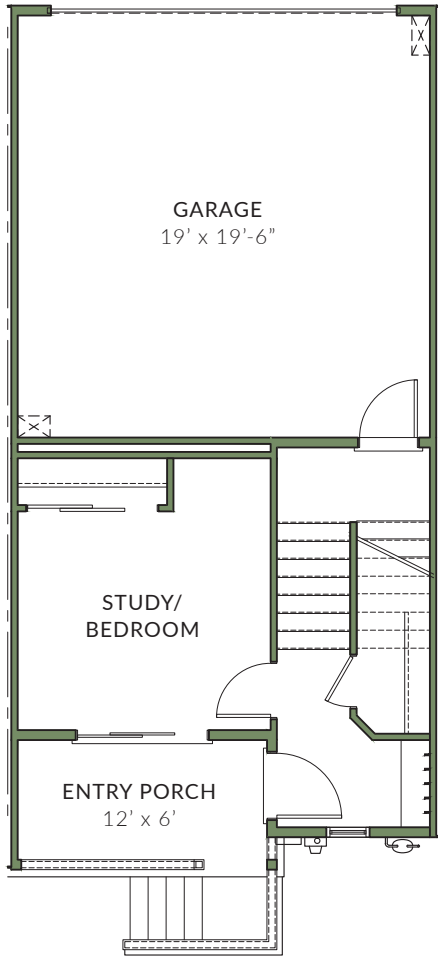

SAGE - INTERIOR UNITS

3 BED / 2.5 BATH / 1,657 SF

GROUND FLOOR

SECOND FLOOR

THIRD FLOOR

SAGE
SPLIT LEVEL