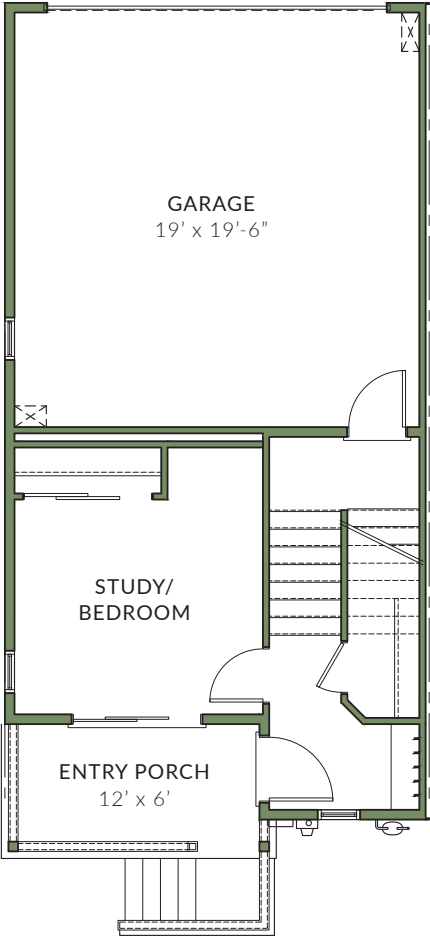

SAGE - END UNITS

3 BED / 2.5 BATH / 1,657 SF

GROUND FLOOR

SECOND FLOOR

THIRD FLOOR

SAGE
SPLIT LEVEL