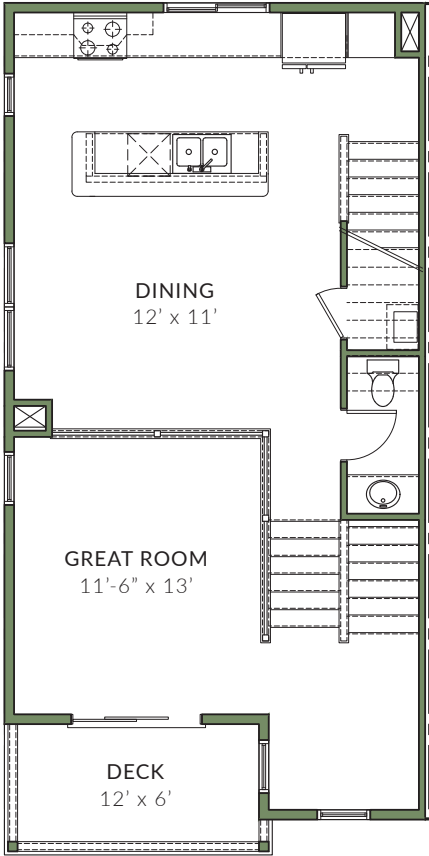

SAGE - END UNITS

3 BED / 2.5 BATH / 1,657 SF

GROUND FLOOR

SECOND FLOOR

THIRD FLOOR

SAGE
SPLIT LEVEL