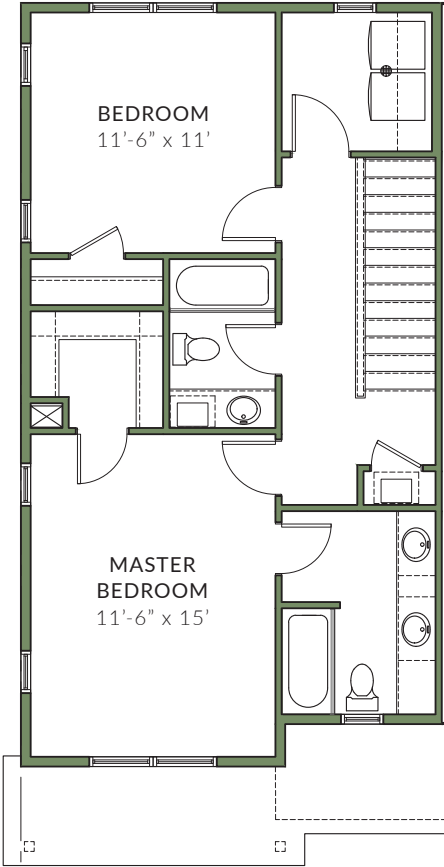

SAGE - END UNITS

3 BED / 2.5 BATH / 1,657 SF

GROUND FLOOR

SECOND FLOOR

THIRD FLOOR

SAGE
SPLIT LEVEL