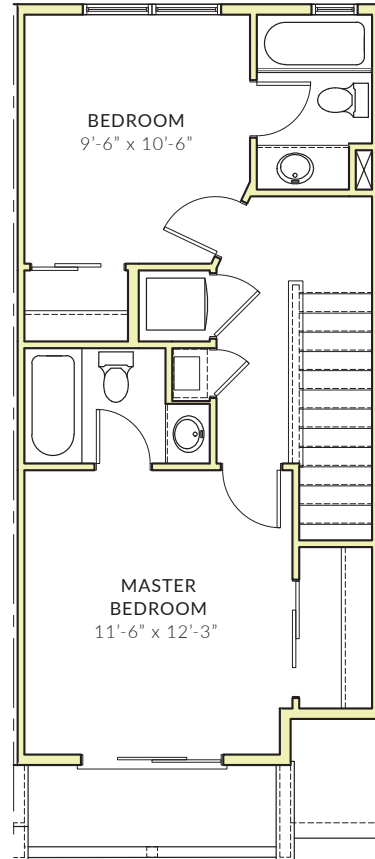

ROSEBUD - TOWNHOME

2 BED / 2.5 BATH / 1,192 SF

GROUND FLOOR

SECOND FLOOR

THIRD FLOOR

KITCHEN ISLAND OPTION