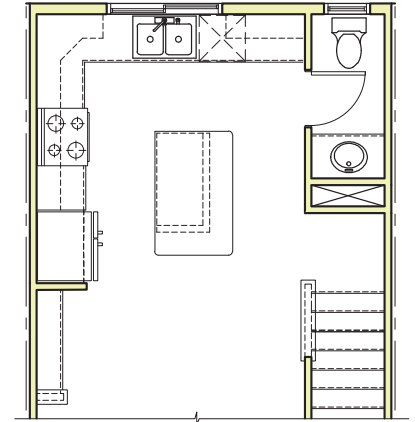

ROSEBUD - TOWNHOME

2 BED / 2.5 BATH / 1,192 SF

GROUND FLOOR

SECOND FLOOR

THIRD FLOOR

KITCHEN ISLAND OPTION