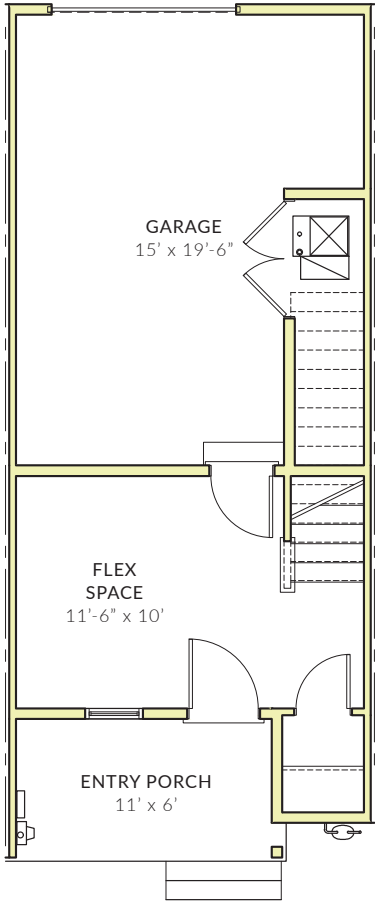

ROSEBUD - TOWNHOME

2 BED / 2.5 BATH / 1,192 SF

GROUND FLOOR

SECOND FLOOR

THIRD FLOOR

KITCHEN ISLAND OPTION