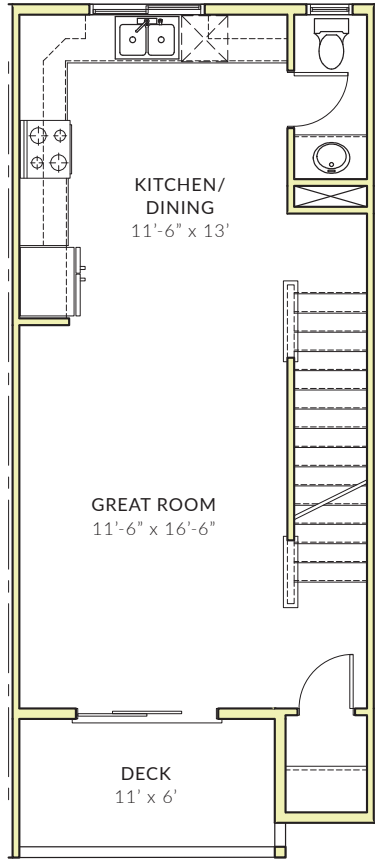

ROSEBUD - TOWNHOME

2 BED / 2.5 BATH / 1,192 SF

GROUND FLOOR

SECOND FLOOR

THIRD FLOOR

KITCHEN ISLAND OPTION