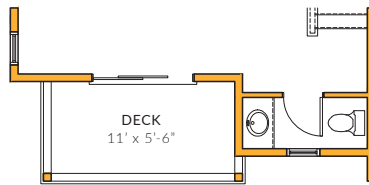

PRIMROSE - TOWNHOME - END UNIT

4 BED / 2.5 BATH / 1,645 SF

GROUND FLOOR

SECOND FLOOR

THIRD FLOOR

SMALL GROUND FLOOR PORCH - 1,661 SF

SMALL SECOND FLOOR PORCH