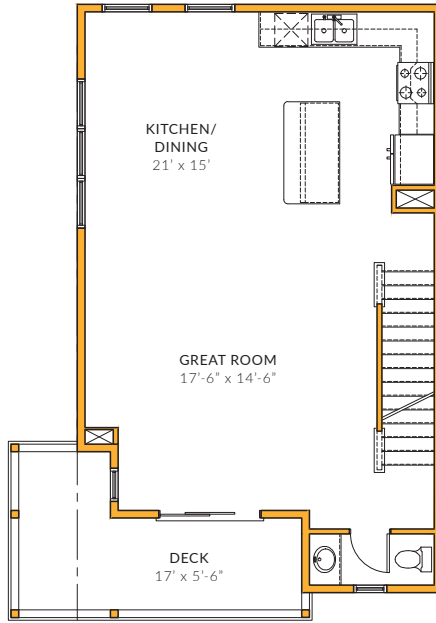

PRIMROSE - TOWNHOME - END UNIT

4 BED / 2.5 BATH / 1,645 SF

GROUND FLOOR

SECOND FLOOR

THIRD FLOOR

SMALL GROUND FLOOR PORCH - 1,661 SF

SMALL SECOND FLOOR PORCH