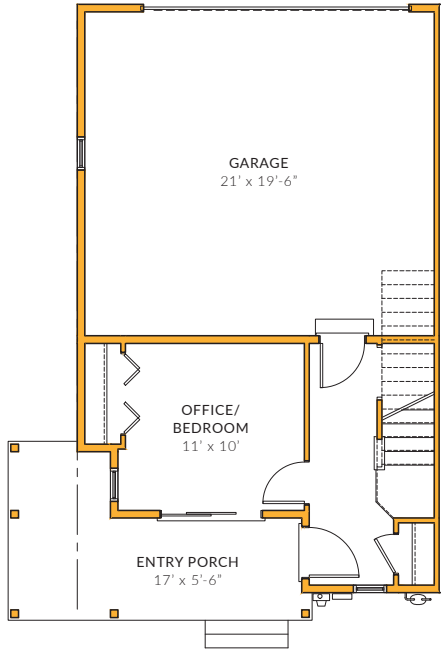

PRIMROSE - TOWNHOME - END UNIT

4 BED / 2.5 BATH / 1,645 SF

GROUND FLOOR

SECOND FLOOR

THIRD FLOOR

SMALL GROUND FLOOR PORCH - 1,661 SF

SMALL SECOND FLOOR PORCH