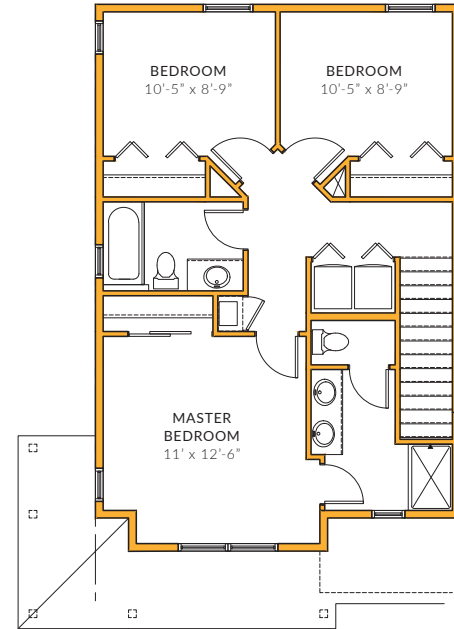

PRIMROSE - TOWNHOME - END UNIT

4 BED / 2.5 BATH / 1,645 SF

GROUND FLOOR

SECOND FLOOR

THIRD FLOOR

SMALL GROUND FLOOR PORCH - 1,661 SF

SMALL SECOND FLOOR PORCH