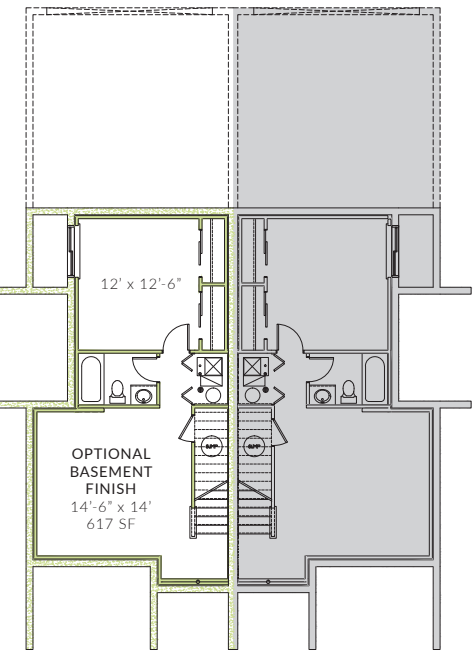

LILY/LILY

3 BED / 2.5 BATH / 1,904 SF

BASEMENT - 639 SF

GROUND FLOOR

SECOND FLOOR

THIRD FLOOR

LILY  
DUPLEX

SIDE

FRONT