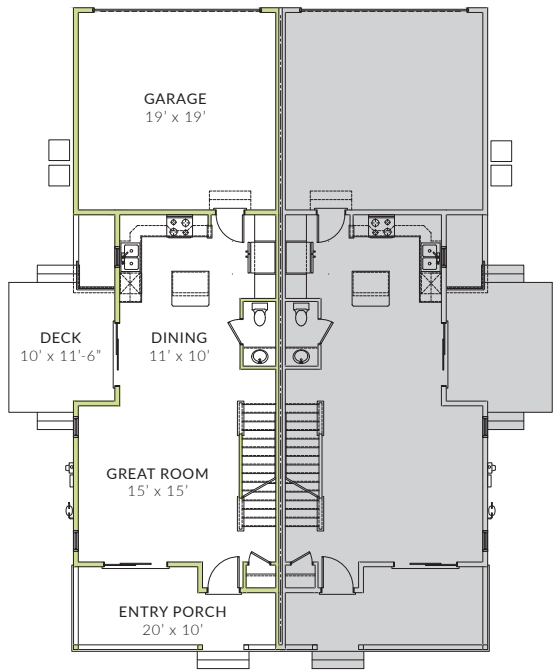

LILY/LILY

3 BED / 2.5 BATH / 1,904 SF

BASEMENT - 639 SF

GROUND FLOOR

SECOND FLOOR

THIRD FLOOR

LILY  
DUPLEX

SIDE

FRONT