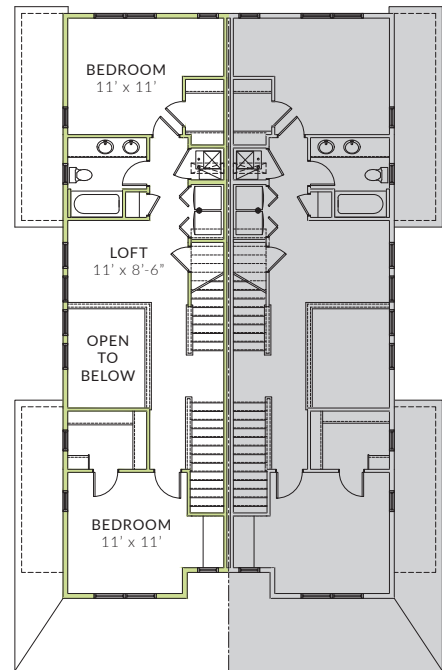

LILY/LILY

3 BED / 2.5 BATH / 1,904 SF

BASEMENT - 639 SF

GROUND FLOOR

SECOND FLOOR

THIRD FLOOR

LILY  
DUPLEX

SIDE

FRONT