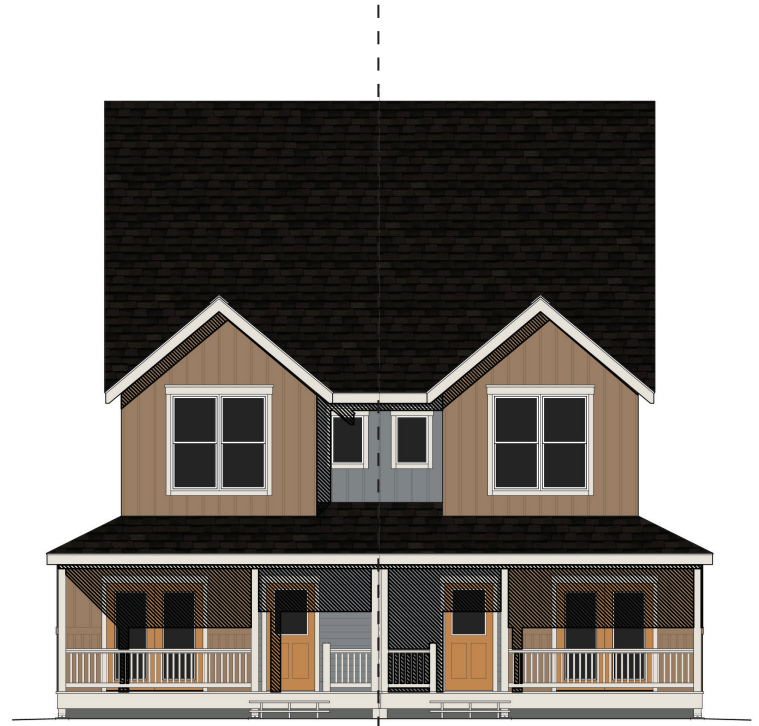

LILY/LILY

3 BED / 2.5 BATH / 1,904 SF

BASEMENT - 639 SF

GROUND FLOOR

SECOND FLOOR

THIRD FLOOR

LILY  
DUPLEX

SIDE

FRONT