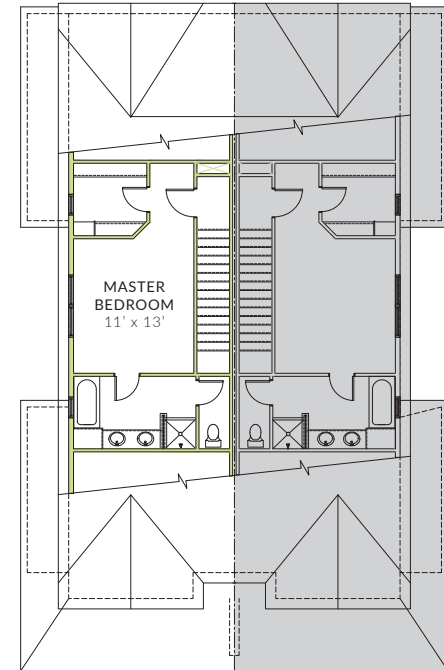

LILY/LILY

3 BED / 2.5 BATH / 1,904 SF

BASEMENT - 639 SF

GROUND FLOOR

SECOND FLOOR

THIRD FLOOR

LILY  
DUPLEX

SIDE

FRONT