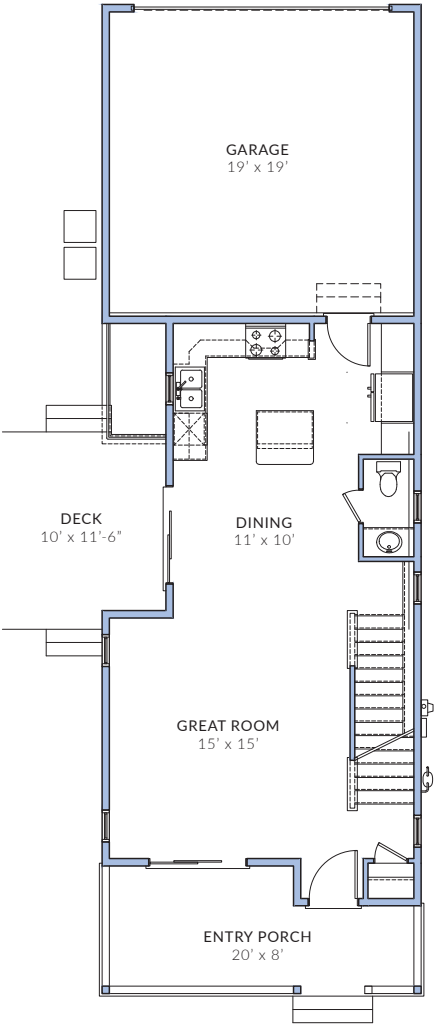

FORGET ME NOT

3 BED / 2.5 BATH / 1,961 SF

BASEMENT - 639 SF

GROUND FLOOR

SECOND FLOOR

SECOND FLOOR - ELEVATION B - 1,954 SF

FORGET ME NOT
SINGLE-FAMILY

ELEVATION A

ELEVATION B