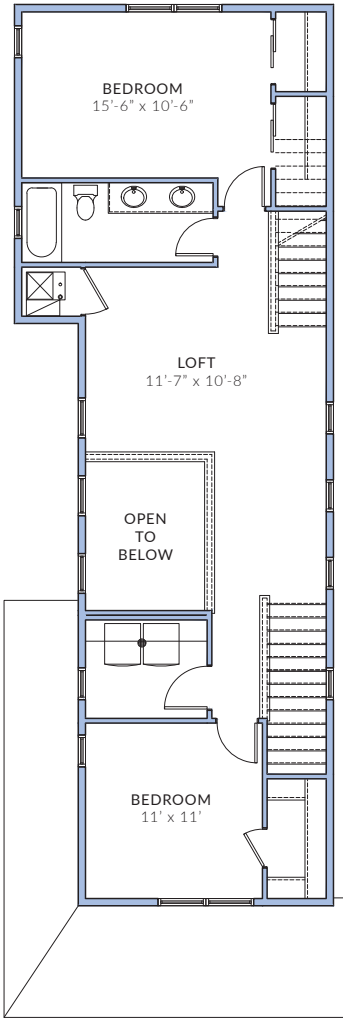

FORGET ME NOT

3 BED / 2.5 BATH / 1,961 SF

BASEMENT - 639 SF

GROUND FLOOR

SECOND FLOOR

SECOND FLOOR - ELEVATION B - 1,954 SF

FORGET ME NOT
SINGLE-FAMILY

ELEVATION A

ELEVATION B