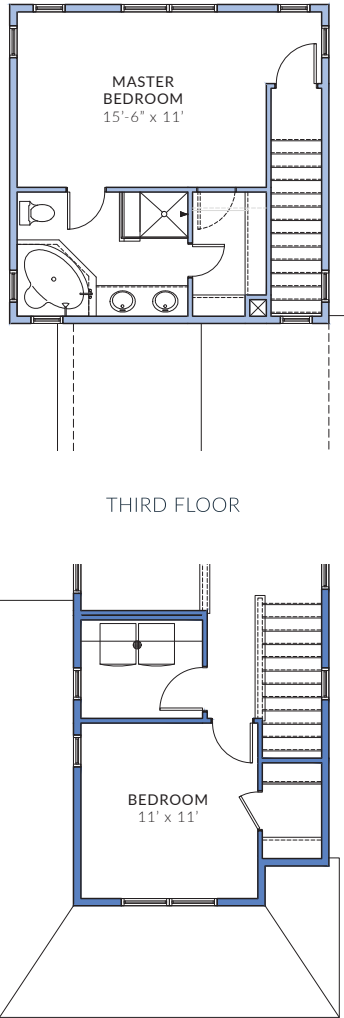

FORGET ME NOT

3 BED / 2.5 BATH / 1,961 SF

BASEMENT - 639 SF

GROUND FLOOR

SECOND FLOOR

SECOND FLOOR - ELEVATION B - 1,954 SF

FORGET ME NOT
SINGLE-FAMILY

ELEVATION A

ELEVATION B