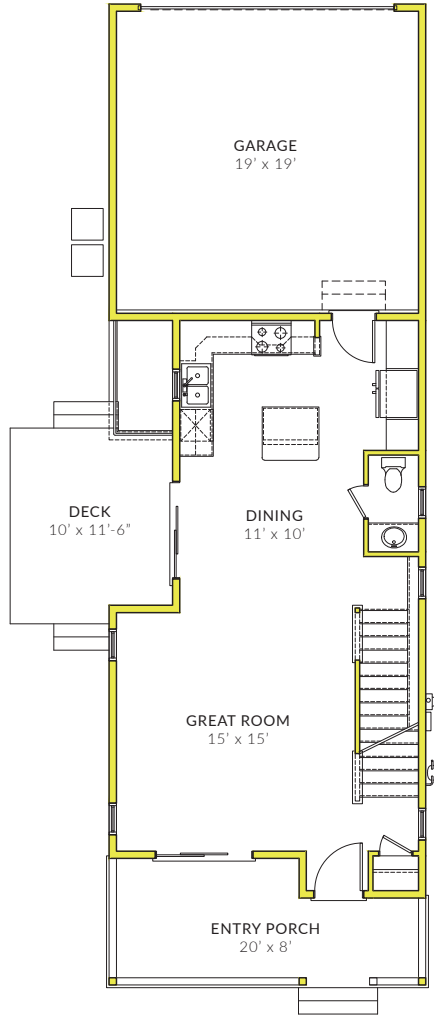

DAFFODIL

3 BED / 2.5 BATH / 1,781 SF

BASEMENT - 639 SF

GROUND FLOOR

SECOND FLOOR

THIRD FLOOR

DAFFODIL
SINGLE-FAMILY