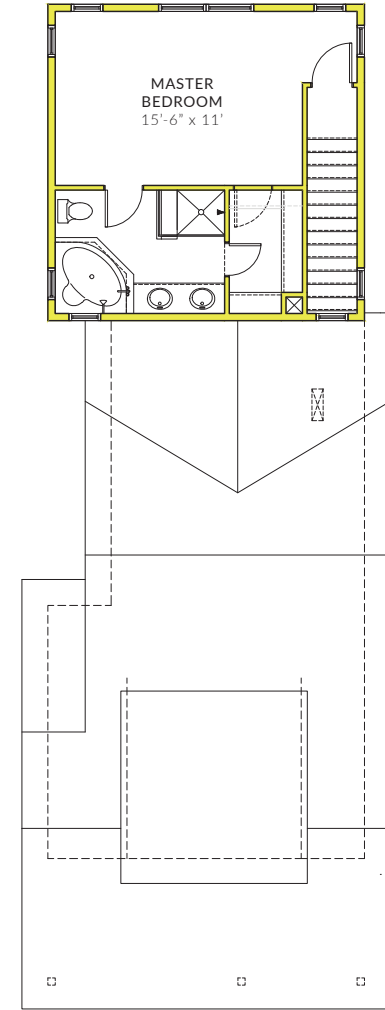

DAFFODIL

3 BED / 2.5 BATH / 1,781 SF

BASEMENT - 639 SF

GROUND FLOOR

SECOND FLOOR

THIRD FLOOR

DAFFODIL
SINGLE-FAMILY