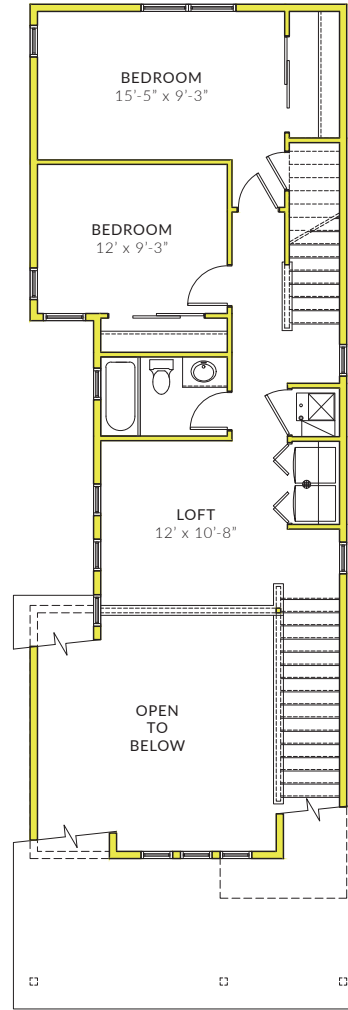

DAFFODIL

3 BED / 2.5 BATH / 1,781 SF

BASEMENT - 639 SF

GROUND FLOOR

SECOND FLOOR

THIRD FLOOR

DAFFODIL
SINGLE-FAMILY