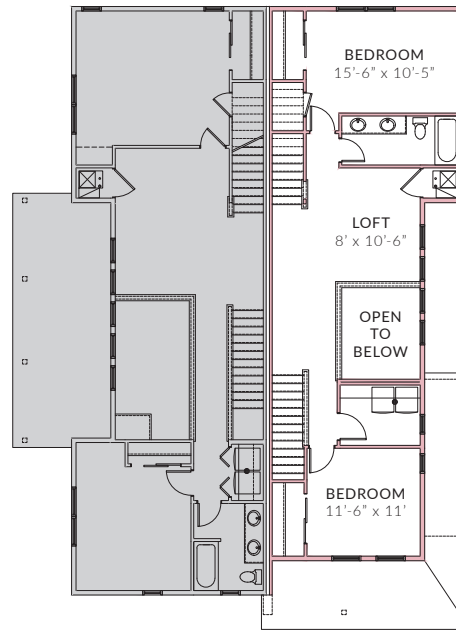

# CARNATION

3 BED / 2.5 BATH / 1,937 SF

BASEMENT - 639 SF

GROUND FLOOR

SECOND FLOOR

THIRD FLOOR

## CARNATION DUPLEX