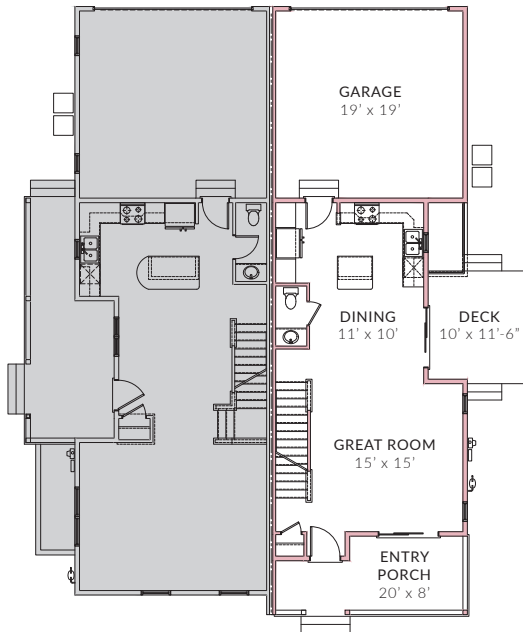

# CARNATION

3 BED / 2.5 BATH / 1,937 SF

BASEMENT - 639 SF

GROUND FLOOR

SECOND FLOOR

THIRD FLOOR

## CARNATION DUPLEX