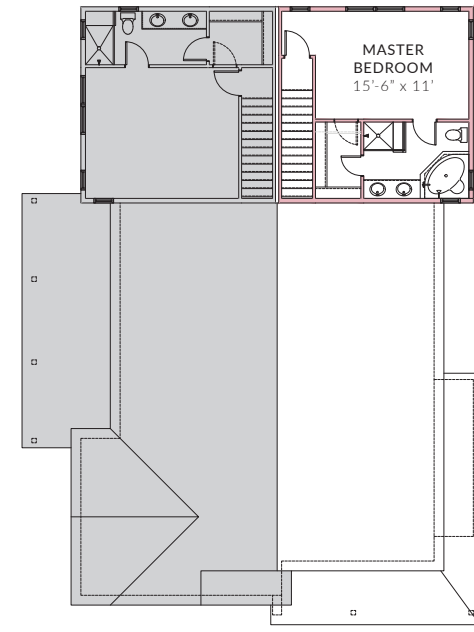

# CARNATION

3 BED / 2.5 BATH / 1,937 SF

BASEMENT - 639 SF

GROUND FLOOR

SECOND FLOOR

THIRD FLOOR

## CARNATION DUPLEX