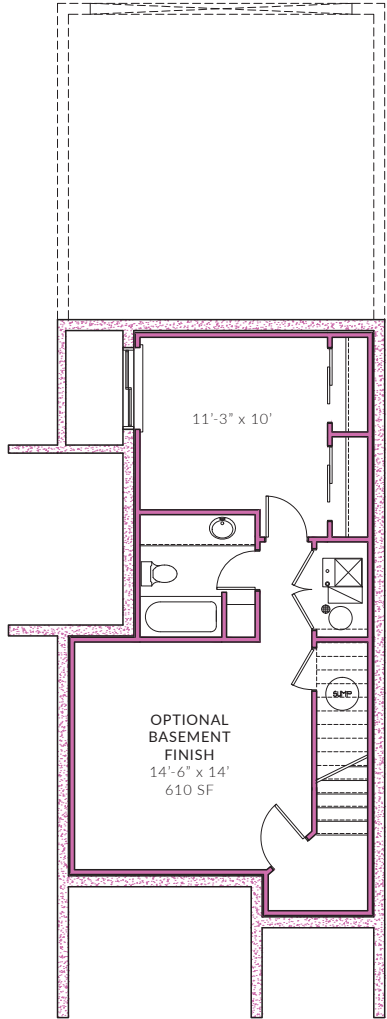

ASTER

3 BED / 2.5 BATH / 1,674 SF

BASEMENT - 639 SF

GROUND FLOOR

SECOND FLOOR

ASTER
SINGLE-FAMILY