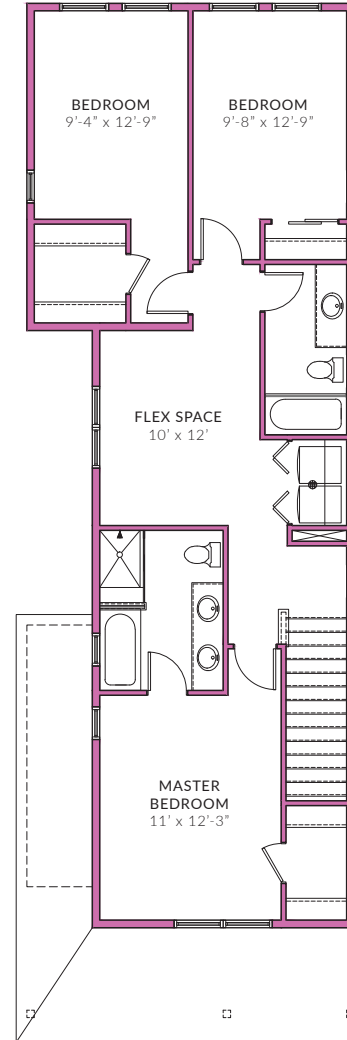

ASTER

3 BED / 2.5 BATH / 1,674 SF

BASEMENT - 639 SF

GROUND FLOOR

SECOND FLOOR

ASTER
SINGLE-FAMILY