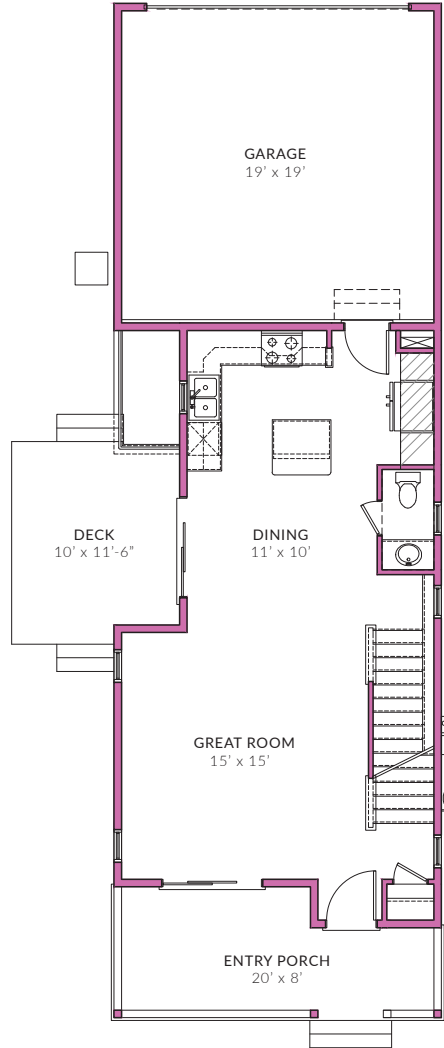

ASTER

3 BED / 2.5 BATH / 1,674 SF

BASEMENT - 639 SF

GROUND FLOOR

SECOND FLOOR

ASTER
SINGLE-FAMILY